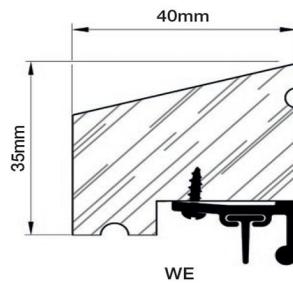

Standard Options	Satin Silver CBS	Satin Gold CBG	Satin Silver CCS	Satin Gold CCG	Satin Silver CDS	Satin Gold CDG	None
Satin Silver - TDS							
Satin Silver - TDS	TDS/CBS		TDS/CCS		TDS/CDS		TDS
Satin Gold - TDG							
Satin Gold - TDG		TDG/CBG		TDG/CCG		TDG/CDG	TDG
Satin Silver - TES							
Satin Silver - TES	TES/CBS		TES/CCS		TES/CDS		TES
Satin Gold - TEG							
Satin Gold - TEG		TEG/CBG		TEG/CCG		TEG/CDG	TEG