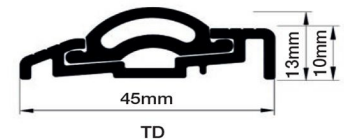

Standard Options	Satin Silver CBS	Satin Gold CBG	Satin Silver CCS	Satin Gold CCG	Satin Silver CDS	Satin Gold CDG	None
Satin Silver - TDS							
Satin Silver - TDS	TDS/CBS		TDS/CCS		TDS/CDS		TDS
Satin Gold - TDG							
Satin Gold - TDG		TDG/CBG		TDG/CCG		TDG/CDG	TDG
Satin Silver - TES							
Satin Silver - TES	TES/CBS		TES/CCS		TES/CDS		TES
Satin Gold - TEG							
Satin Gold - TEG		TEG/CBG		TEG/CCG		TEG/CDG	TEG