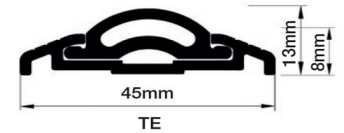

Standard Options	Satin Silver CBS	Satin Gold CBG	Satin Silver CCS	Satin Gold CCG	Satin Silver CDS	Satin Gold CDG	None
Satin Silver - TDS							
Satin Silver - TDS	TDS/CBS		TDS/CCS		TDS/CDS		TDS
Satin Gold - TDG							
Satin Gold - TDG		TDG/CBG		TDG/CCG		TDG/CDG	TDG
Satin Silver - TES							
Satin Silver - TES	TES/CBS		TES/CCS		TES/CDS		TES
Satin Gold - TEG							
Satin Gold - TEG		TEG/CBG		TEG/CCG		TEG/CDG	TEG