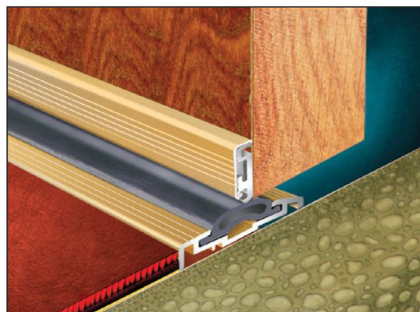

Sealmaster Cyclone

Part of the Dixon
International Group Ltd
www.dig.co.uk

For inward & outward opening external doors, double swing external & single swing & double swing internal doors

TDG/CBG

APPLICATIONS

A versatile threshold seal combination with hidden fixings and options to suit virtually all hinged and pivoted doors.

FEATURES & BENEFITS

The Cyclone threshold and contact strip combinations can be used in most internal and external situations, including those with a high degree of exposure requiring weather tight seals.

The Cyclone threshold and weatherboard combinations can only be used on inward opening external doors that are sheltered from wind driven rain.

With the contact strip combinations, the Cyclone can be used on external doors to comply with Part M of the Building Regulations to allow ease of access. It can also be used with the Blizzard seal and other Sealmaster stop seals to

achieve an exceptional acoustic performance.

All fixings, in all the sections, are hidden to give clean, crisp lines in an attractive range of finishes.

The Cyclone threshold section is available in two low profile versions, one being symmetrical for application on top of carpet or vinyl floor finishes (section TE), the other has a flat face against which carpet or vinyl can be finished neatly (section TD).

Specialist applications include rooms with a gas flood fire suppression system installed. Studio and music room doors, as well as interview rooms, where a high level of acoustic performance is required and photographic dark rooms where a light, tight seal is needed.

HOW TO SPECIFY

e.g. Sealmaster Cyclone seal TDS/CBS (for threshold / contact strip) or TDS/WDS (for threshold / weatherboard) to suit door in .....mm wide opening.