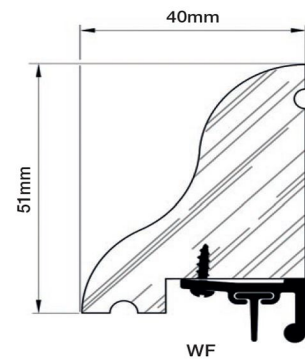

Standard Options	Satin Silver CBS	Satin Gold CBG	Satin Silver CCS	Satin Gold CCG	Satin Silver CDS	Satin Gold CDG	None
Satin Silver - TDS							
Satin Silver - TDS	TDS/CBS		TDS/CCS		TDS/CDS		TDS
Satin Gold - TDG							
Satin Gold - TDG		TDG/CBG		TDG/CCG		TDG/CDG	TDG
Satin Silver - TES							
Satin Silver - TES	TES/CBS		TES/CCS		TES/CDS		TES
Satin Gold - TEG							
Satin Gold - TEG		TEG/CBG		TEG/CCG		TEG/CDG	TEG