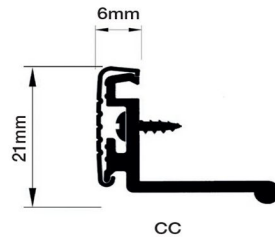

Standard Options	Satin Silver CBS	Satin Gold CBG	Satin Silver CCS	Satin Gold CCG	Satin Silver CDS	Satin Gold CDG	None
Satin Silver - TDS							
Satin Silver - TDS	TDS/CBS		TDS/CCS		TDS/CDS		TDS
Satin Gold - TDG							
Satin Gold - TDG		TDG/CBG		TDG/CCG		TDG/CDG	TDG
Satin Silver - TES							
Satin Silver - TES	TES/CBS		TES/CCS		TES/CDS		TES
Satin Gold - TEG							
Satin Gold - TEG		TEG/CBG		TEG/CCG		TEG/CDG	TEG