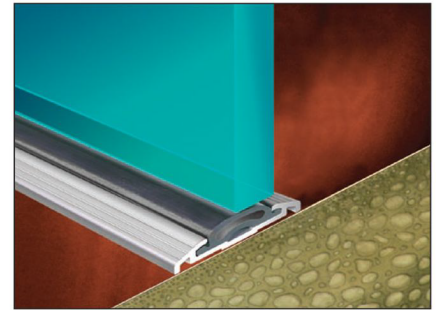

Sealmaster Cyclone

Part of the Dixon
International Group Ltd
www.dig.co.uk

For inward & outward opening external doors, double swing external & single swing & double swing internal doors

TES

Standard Options	Satin Silver CBS	Satin Gold CBG	Satin Silver CCS	Satin Gold CCG	Satin Silver CDS	Satin Gold CDG	None
Satin Silver - TDS							
Satin Silver - TDS	TDS/CBS		TDS/CCS		TDS/CDS		TDS
Satin Gold - TDG							
Satin Gold - TDG		TDG/CBG		TDG/CCG		TDG/CDG	TDG
Satin Silver - TES							
Satin Silver - TES	TES/CBS		TES/CCS		TES/CDS		TES
Satin Gold - TEG							
Satin Gold - TEG		TEG/CBG		TEG/CCG		TEG/CDG	TEG