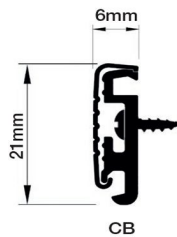

Standard Options	Satin Silver CBS	Satin Gold CBG	Satin Silver CCS	Satin Gold CCG	Satin Silver CDS	Satin Gold CDG	None
Satin Silver - TDS							
Satin Silver - TDS	TDS/CBS		TDS/CCS		TDS/CDS		TDS
Satin Gold - TDG							
Satin Gold - TDG		TDG/CBG		TDG/CCG		TDG/CDG	TDG
Satin Silver - TES							
Satin Silver - TES	TES/CBS		TES/CCS		TES/CDS		TES
Satin Gold - TEG							
Satin Gold - TEG		TEG/CBG		TEG/CCG		TEG/CDG	TEG