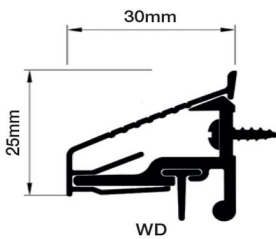

Standard Options	Satin Silver CBS	Satin Gold CBG	Satin Silver CCS	Satin Gold CCG	Satin Silver CDS	Satin Gold CDG	None
Satin Silver - TDS							
Satin Silver - TDS	TDS/CBS		TDS/CCS		TDS/CDS		TDS
Satin Gold - TDG							
Satin Gold - TDG		TDG/CBG		TDG/CCG		TDG/CDG	TDG
Satin Silver - TES							
Satin Silver - TES	TES/CBS		TES/CCS		TES/CDS		TES
Satin Gold - TEG							
Satin Gold - TEG		TEG/CBG		TEG/CCG		TEG/CDG	TEG