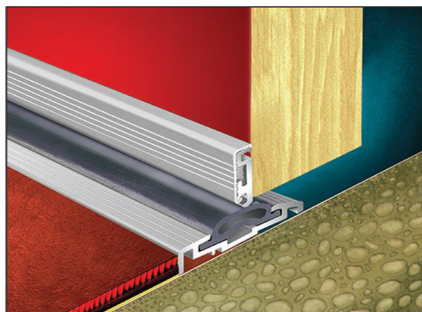

Sealmaster Cyclone

Part of the Dixon
International Group Ltd
www.dig.co.uk

For inward & outward opening external doors, double swing external & single swing & double swing internal doors

TDS/CDS