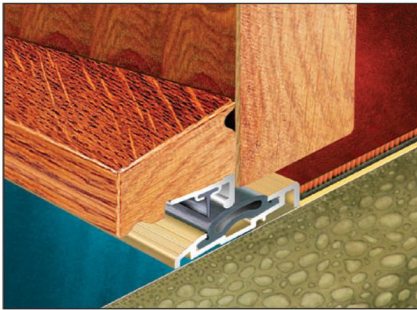

Sealmaster Cyclone

Part of the Dixon
International Group Ltd
www.dig.co.uk

For inward & outward opening external doors, double swing external & single swing & double swing internal doors

TDG/WEH