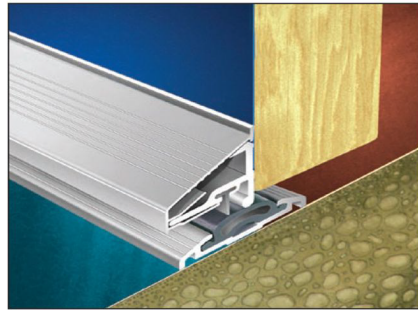

Sealmaster Cyclone

Part of the Dixon
International Group Ltd
www.dig.co.uk

For inward & outward opening external doors, double swing external & single swing & double swing internal doors

TES/WDS

Standard Options	Satin Silver CBS	Satin Gold CBG	Satin Silver CCS	Satin Gold CCG	Satin Silver CDS	Satin Gold CDG	None
Satin Silver - TDS							
Satin Silver - TDS	TDS/CBS		TDS/CCS		TDS/CDS		TDS
Satin Gold - TDG							
Satin Gold - TDG		TDG/CBG		TDG/CCG		TDG/CDG	TDG
Satin Silver - TES							
Satin Silver - TES	TES/CBS		TES/CCS		TES/CDS		TES
Satin Gold - TEG							
Satin Gold - TEG		TEG/CBG		TEG/CCG		TEG/CDG	TEG