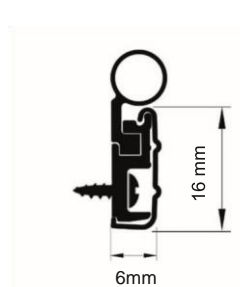

## SEALMASTER BLIZZARD

For heads & jambs of internal doors, external doors & hinged casement windows

SCS/094

SAG/097

SBG/097

SA with 089

SB with 089

SC with 093

## SEALMASTER BLIZZARD

For heads & jambs of internal doors, external doors & hinged casement windows

SAG/097

The Blizzard seal carrier is available in 2 sizes of 16 or 21mm wide. The 16mm holders (sections SC & SD) are ideal for situations where the seal sections are to be butt jointed whereas the 21mm holders (sections SA & SB) are designed to accommodate mitred jointing.