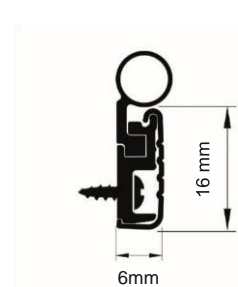

## SEALMASTER BLIZZARD

For heads & jambs of internal doors, external doors & hinged casement windows

SCS/094

SAG/097

SBG/097

SA with 089

SB with 089

SC with 093

## SEALMASTER BLIZZARD

For heads & jambs of internal doors, external doors & hinged casement windows

SAG/097

The Blizzard seal carrier is available in 2 sizes of 16 or 21mm wide. The 16mm holders (sections SC & SD) are ideal for situations where the seal sections are to be butt jointed whereas the 21mm holders (sections SA & SB) are designed to accommodate mitred jointing.