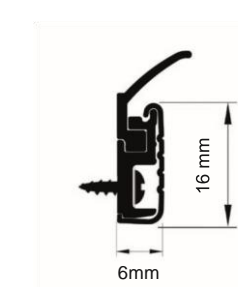

SD with 093

SA with 097

SB with 097

SC with 094

SD with 094

Standard Options	089	097	093	094
Satin Silver (16mm) - SCS			SCS/093	SCS/094
Satin Gold (16mm) - SCG			SCG/093	SCG/094
Satin Silver (16mm) - SDS			SDS/093	SDS/094
Satin Gold (16mm) - SDG			SDG/093	SDG/094

## SEALMASTER BLIZZARD

For heads & jambs of internal doors, external doors & hinged casement windows

SAG/097

The Blizzard seal carrier is available in 2 sizes of 16 or 21mm wide. The 16mm holders (sections SC & SD) are ideal for situations where the seal sections are to be butt jointed whereas the 21mm holders (sections SA & SB) are designed to accommodate mitred jointing.