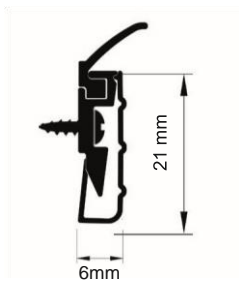

Door Stop & Window Seals

Sealmaster®

SEALMASTER BLIZZARD

For heads & jambs of internal doors, external doors & hinged casement windows

SA with 097

Standard Options	089	097	093	094
Satin Silver (16mm) - SCS			SCS/093	SCS/094
Satin Gold (16mm) - SCG			SCG/093	SCG/094
Satin Silver (16mm) - SDS			SDS/093	SDS/094
Satin Gold (16mm) - SDG			SDG/093	SDG/094