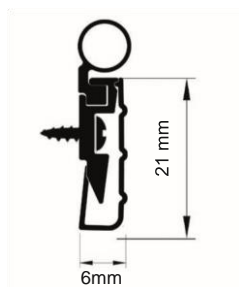

## SEALMASTER BLIZZARD

For heads & jambs of internal doors, external doors & hinged casement windows

SCS/094

SAG/097

SBG/097

SA with 089

SB with 089

SC with 093

## SEALMASTER BLIZZARD

For heads & jambs of internal doors, external doors & hinged casement windows

SAG/097

The Blizzard seal carrier is available in 2 sizes of 16 or 21mm wide. The 16mm holders (sections SC & SD) are ideal for situations where the seal sections are to be butt jointed whereas the 21mm holders (sections SA & SB) are designed to accommodate mitred jointing.