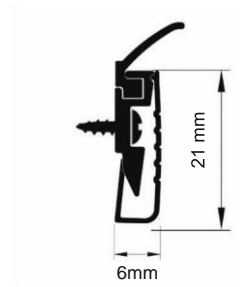

Door Stop & Window Seals

Sealmaster®

SEALMASTER BLIZZARD

For heads & jambs of internal doors, external doors & hinged casement windows

SB with 097

Standard Options	089	097	093	094
Satin Silver (16mm) - SCS			SCS/093	SCS/094
Satin Gold (16mm) - SCG			SCG/093	SCG/094
Satin Silver (16mm) - SDS			SDS/093	SDS/094
Satin Gold (16mm) - SDG			SDG/093	SDG/094