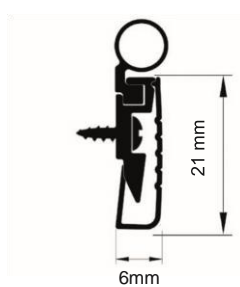

## SEALMASTER BLIZZARD

For heads & jambs of internal doors, external doors & hinged casement windows

SCS/094

SAG/097

SBG/097

SA with 089

SB with 089

SC with 093

## SEALMASTER BLIZZARD

For heads & jambs of internal doors, external doors & hinged casement windows

SAG/097

The Blizzard seal carrier is available in 2 sizes of 16 or 21mm wide. The 16mm holders (sections SC & SD) are ideal for situations where the seal sections are to be butt jointed whereas the 21mm holders (sections SA & SB) are designed to accommodate mitred jointing.