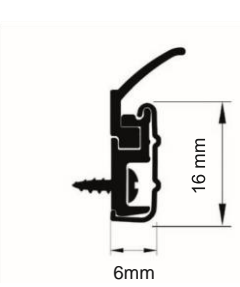

Door Stop & Window Seals

Sealmaster®

SEALMASTER BLIZZARD

For heads & jambs of internal doors, external doors & hinged casement windows

SC with 094

Standard Options	089	097	093	094
Satin Silver (16mm) - SCS			SCS/093	SCS/094
Satin Gold (16mm) - SCG			SCG/093	SCG/094
Satin Silver (16mm) - SDS			SDS/093	SDS/094
Satin Gold (16mm) - SDG			SDG/093	SDG/094